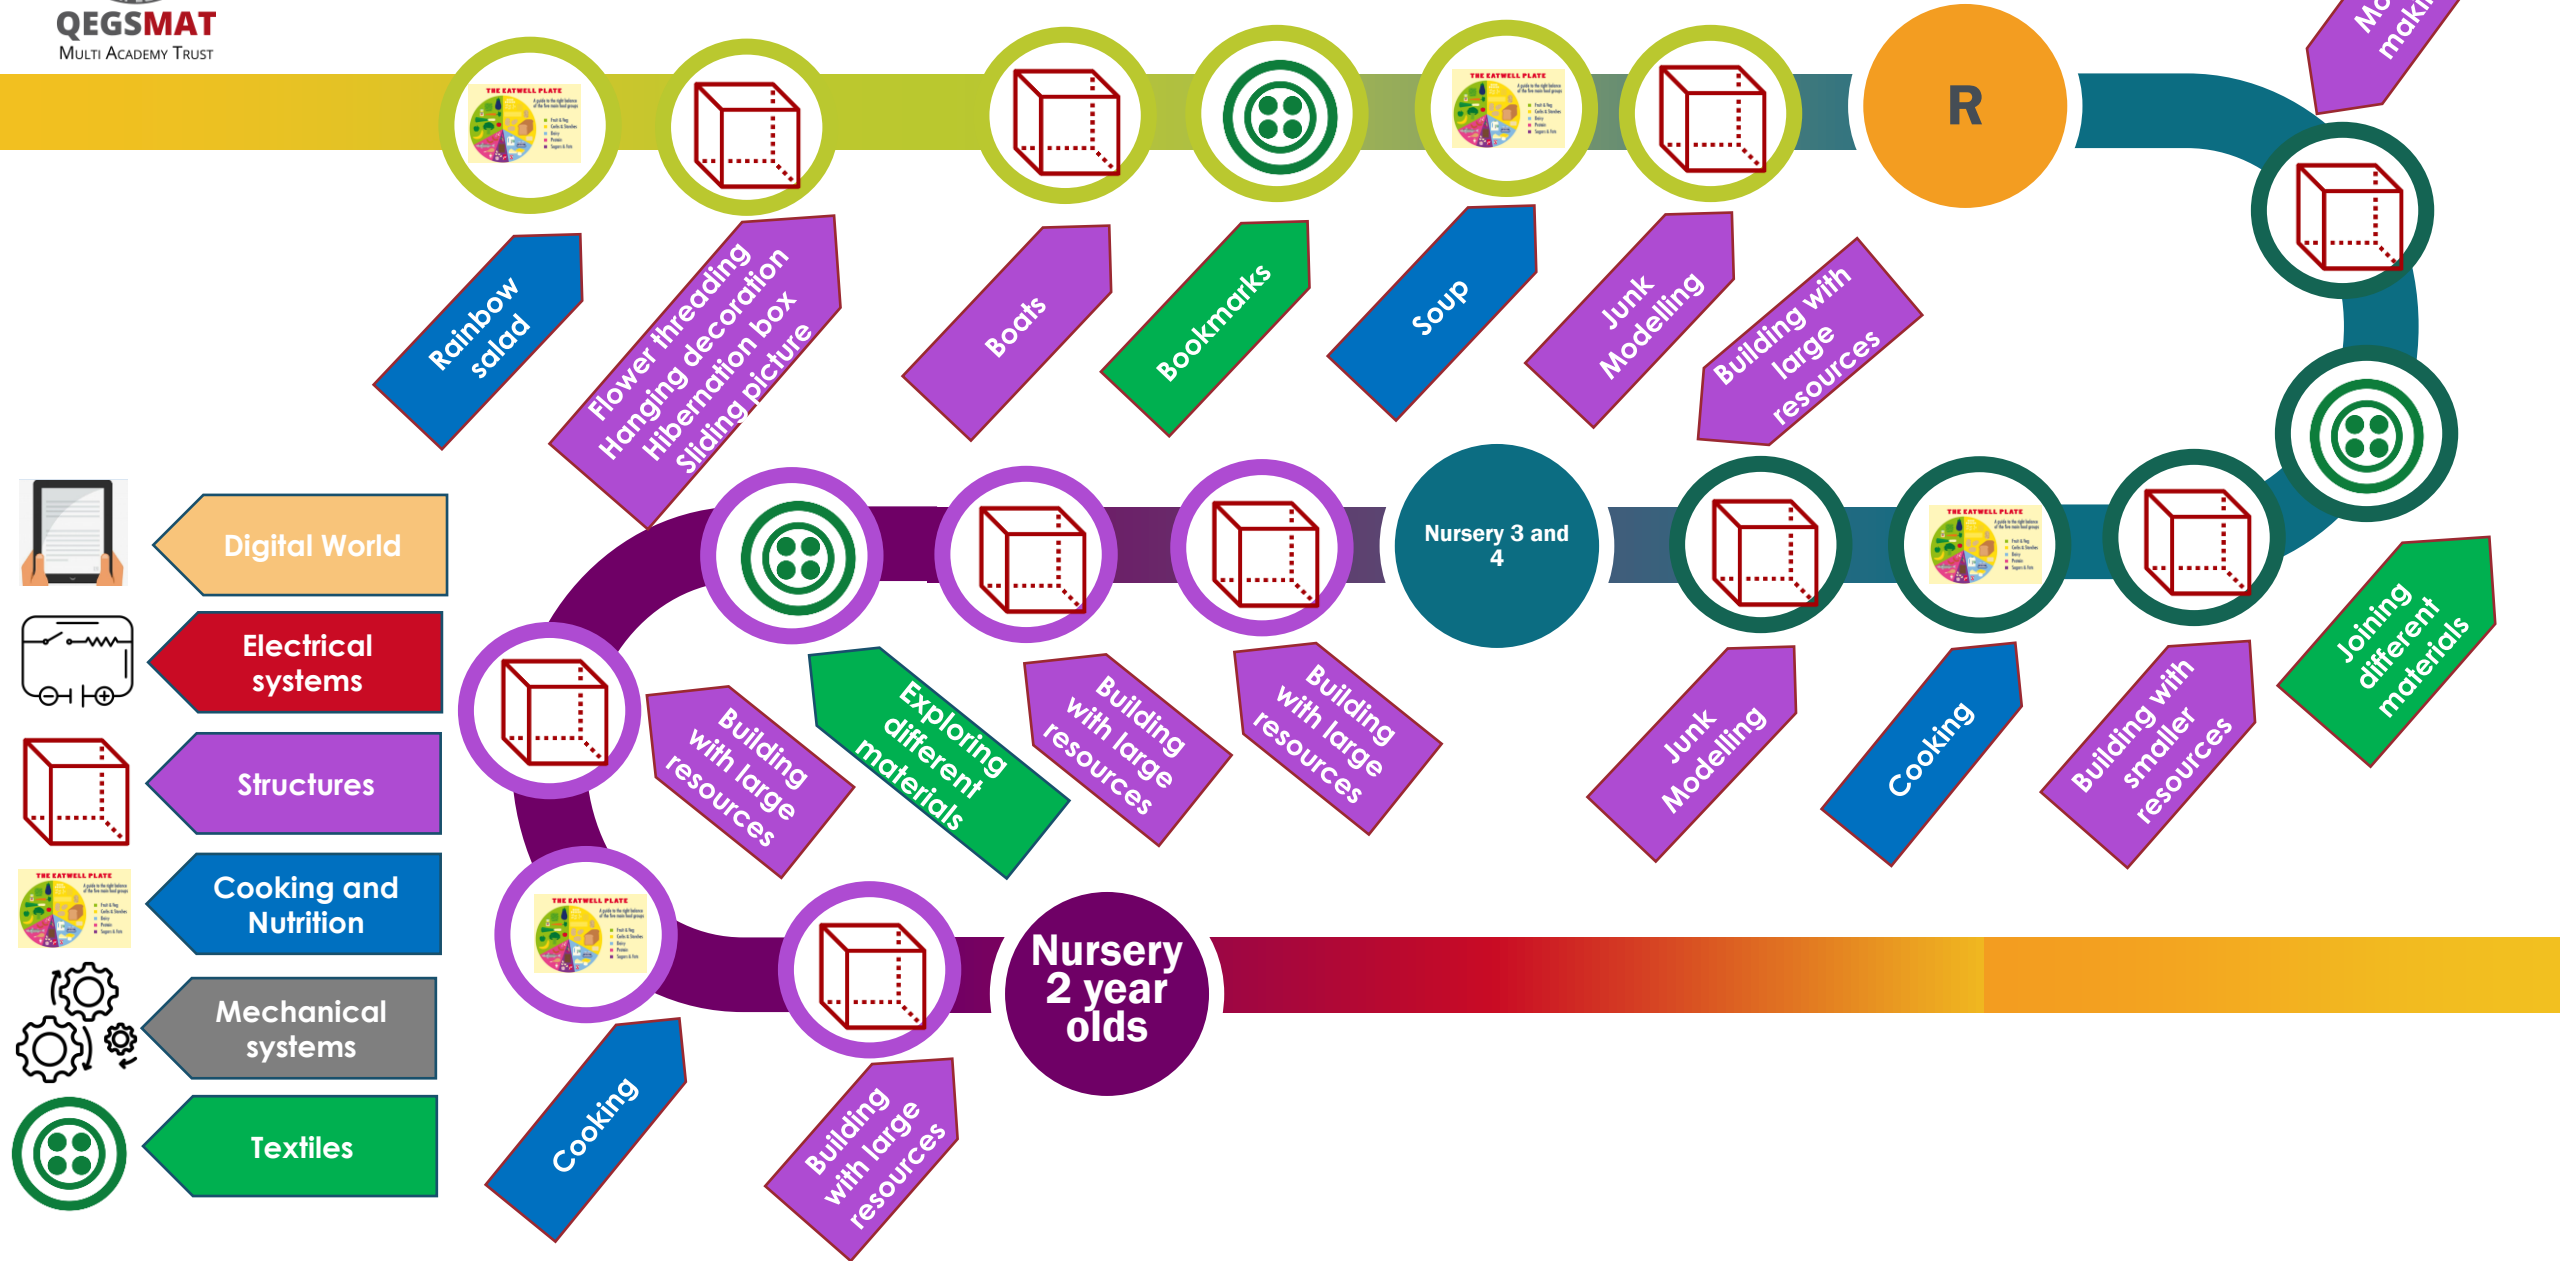

# Design and Technology Curriculum Roadmap

- Digital World
- Electrical systems
- Structures
- Cooking and Nutrition
- Mechanical systems
- Textiles

**THE EATWELL PLATE**

- Fruit & Veg
- Starchy Carbs
- Protein
- Dairy
- Oils & Nuts

**THE EATWELL PLATE**

- Fruit & Veg
- Starchy Carbs
- Protein
- Dairy
- Oils & Nuts

**THE EATWELL PLATE**

- Fruit & Veg
- Starchy Carbs
- Protein
- Dairy
- Oils & Nuts

**THE EATWELL PLATE**

- Fruit & Veg
- Starchy Carbs
- Protein
- Dairy
- Oils & Nuts

# Design and Technology Curriculum Roadmap

Digital World

Electrical systems

Structures

Cooking and Nutrition

Mechanical systems

Textiles

Rainbow salad

Flower threading  
Hanging decoration  
Hibernation box  
Sliding picture

Boats

Bookmarks

Soup

Junk Modelling

Building with large resources

Joining different materials

Building with smaller resources