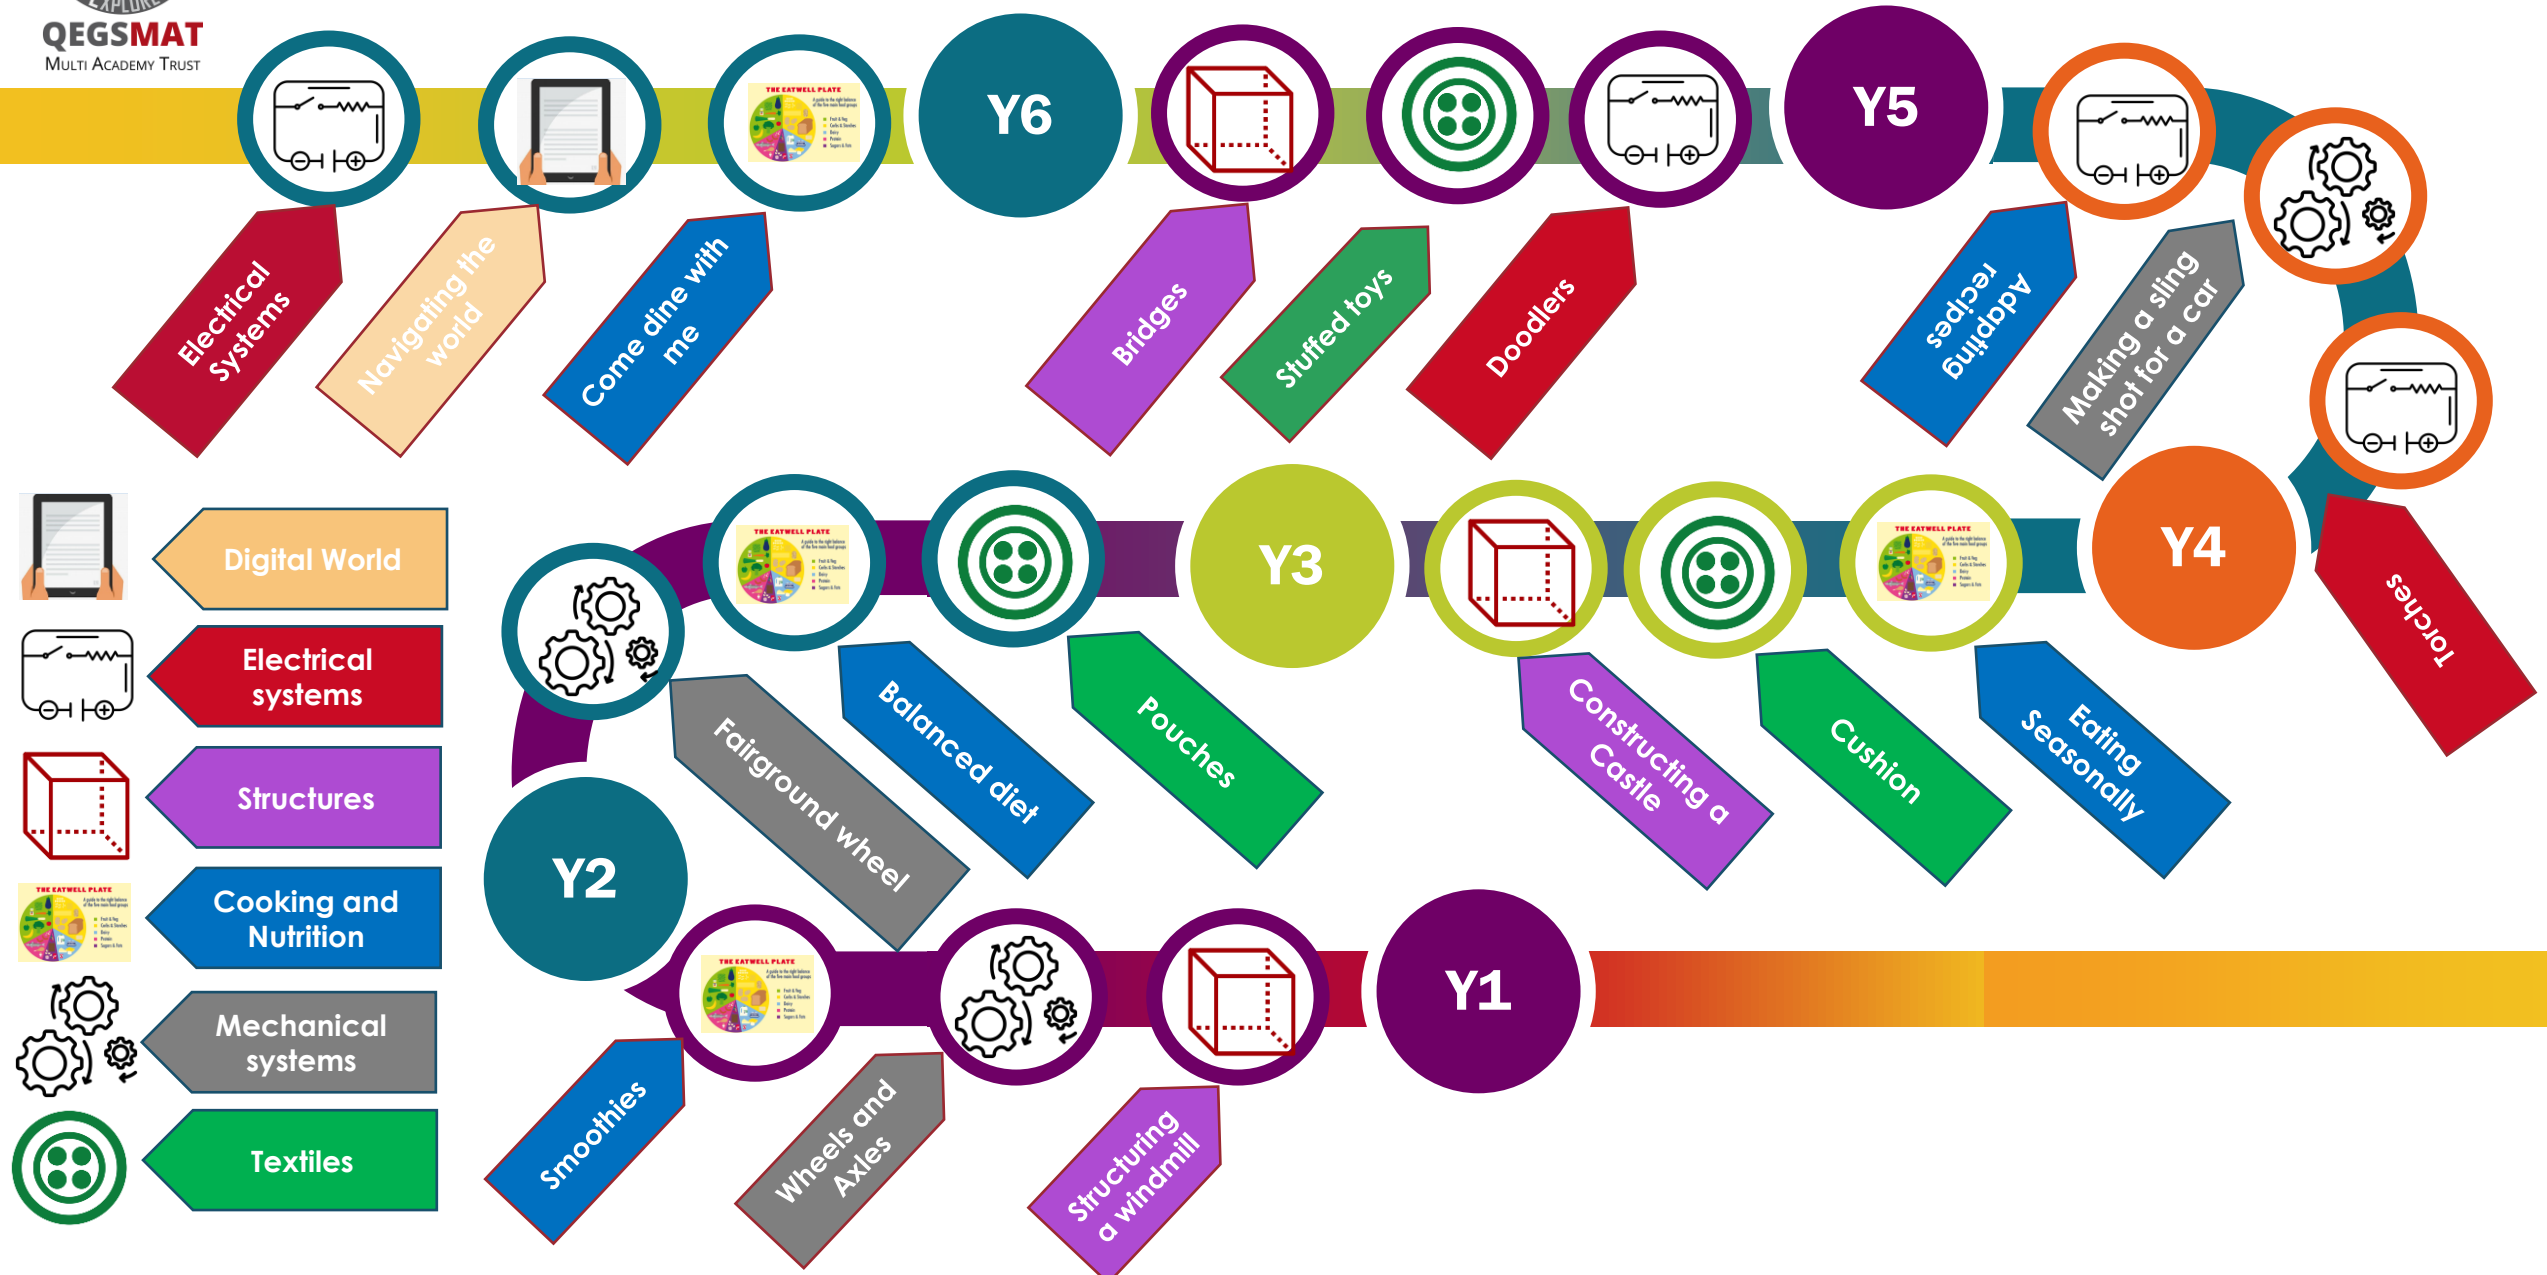

# Design and Technology Curriculum Roadmap

- Digital World
- Electrical systems
- Structures
- Cooking and Nutrition
- Mechanical systems
- Textiles

**THE EATWELL PLATE**

- Fruit & Veg
- Starchy Carbs
- Protein
- Dairy
- Oils & Nuts

**THE EATWELL PLATE**

- Fruit & Veg
- Starchy Carbs
- Protein
- Dairy
- Oils & Nuts

**THE EATWELL PLATE**

- Fruit & Veg
- Starchy Carbs
- Protein
- Dairy
- Oils & Nuts

**THE EATWELL PLATE**

- Fruit & Veg
- Starchy Carbs
- Protein
- Dairy
- Oils & Nuts

# Design and Technology Curriculum Roadmap

Digital World

Electrical systems

Structures

Cooking and Nutrition

Mechanical systems

Textiles

Rainbow salad

Flower threading  
Hanging decoration  
Hibernation box  
Sliding picture

Boats

Bookmarks

Soup

Junk Modelling

Building with large resources

Joining different materials

Building with smaller resources